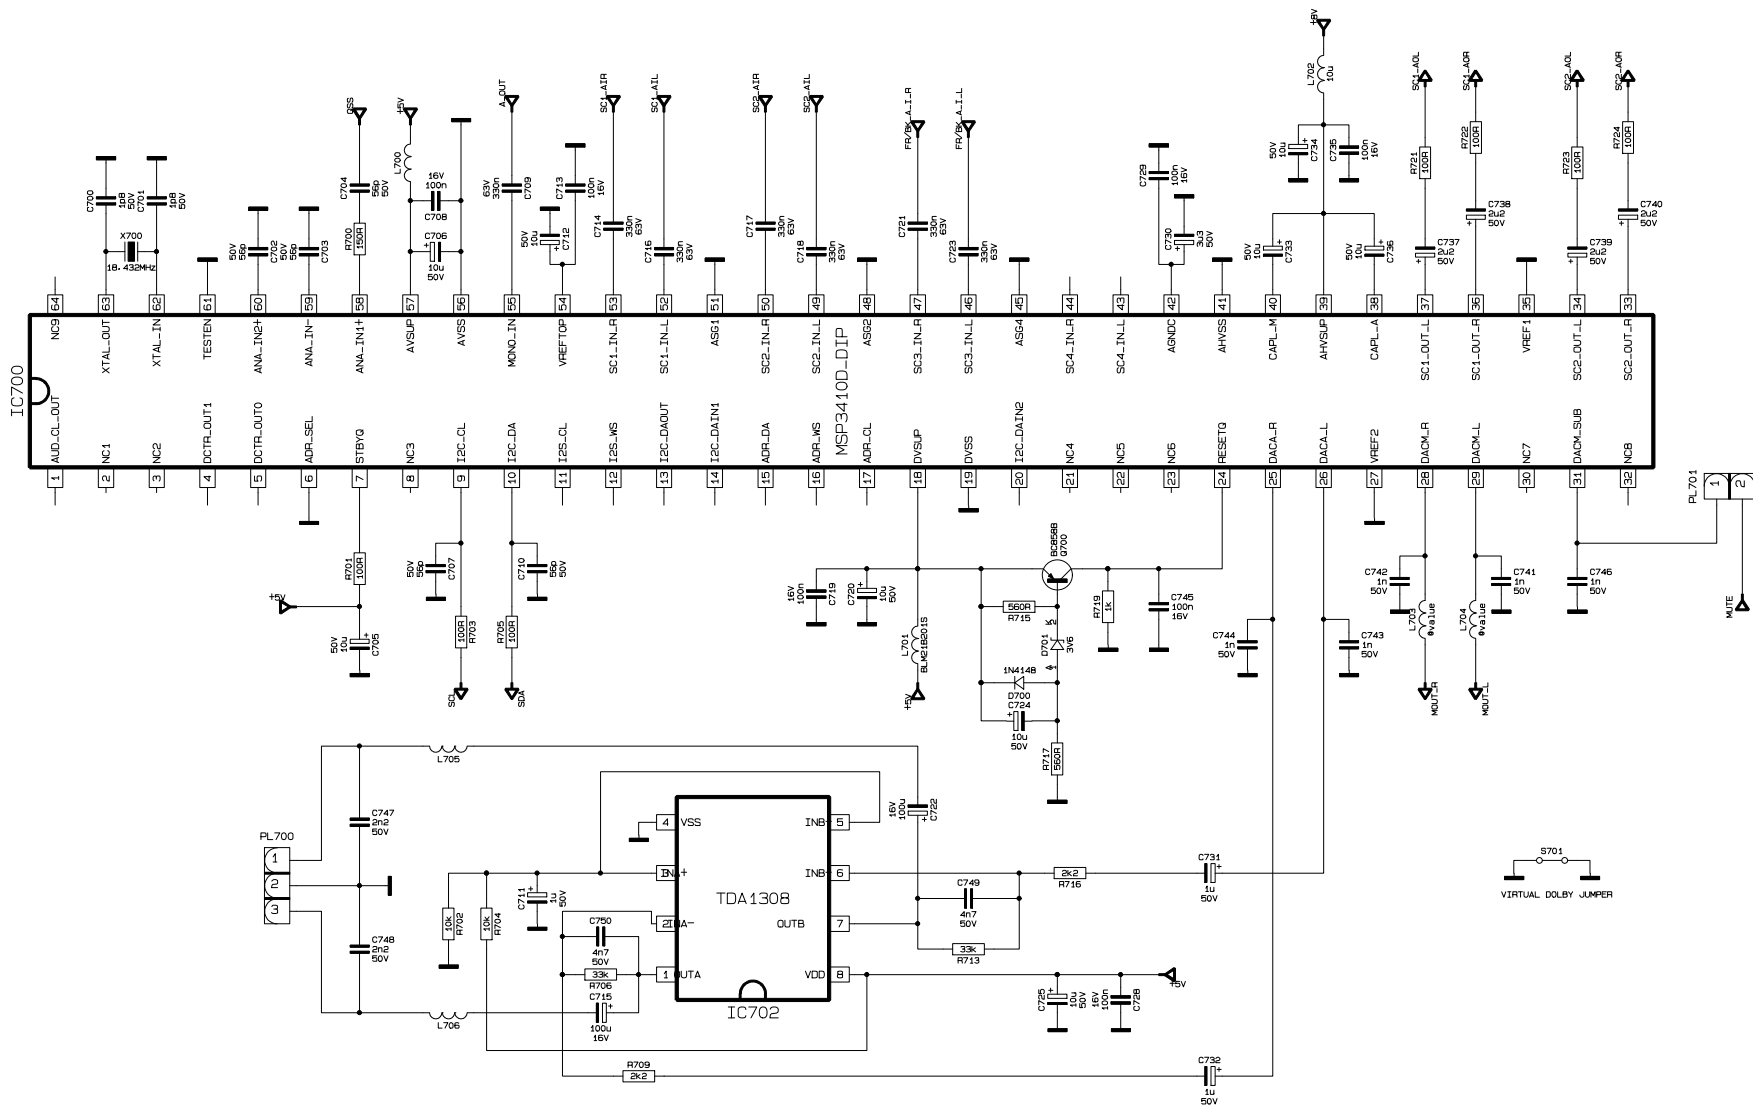

MAIN BOARD	11AK37
SHEET	003/Video
VERSION	8
DATE	28.05.2002

MAIN BOARD	11AK37
SHEET	002/Video
VERSION	8
DATE	29.05.2002

MAIN BOARD	11AK37
SHEET	001 / uC
VERSION	8
DATE	28.05.2002

MAIN BOARD	11AK37
SHEET	006/SMPs
VERSION	8
DATE	29.05.2002

Items marked with [\*] are optional

MAIN BOARD	11AK37
SHEET	007/Stereo
VERSION	8
DATE	28.05.2002

MAIN BOARD	11AK37
SHEET	004/HV
VERSION	8
DATE	30.05.2002

Items marked with [\*] are optional