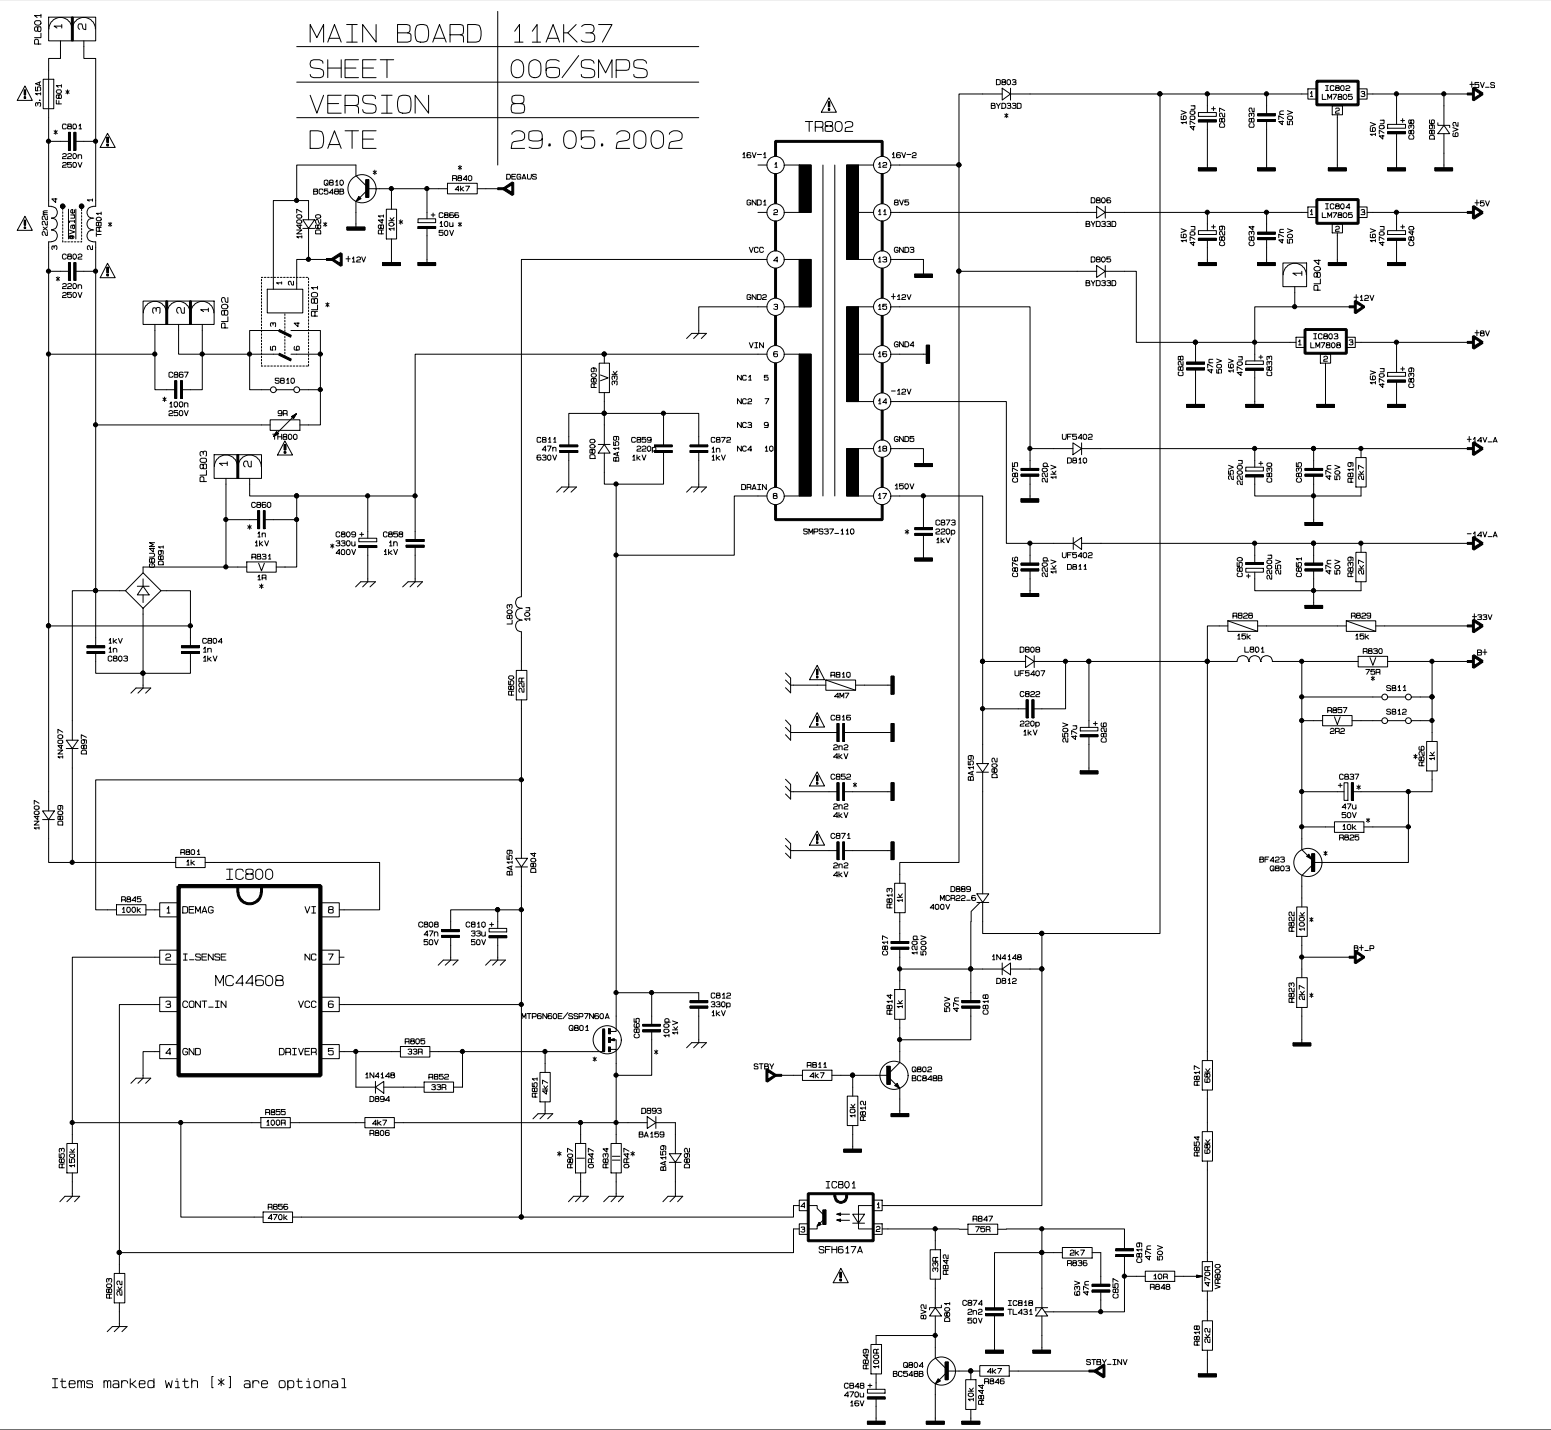

MAIN BOARD	11AK37
SHEET	003/Video
VERSION	8
DATE	28.05.2002

MAIN BOARD	11AK37
SHEET	002/Video
VERSION	8
DATE	29.05.2002

MAIN BOARD	11AK37
SHEET	001 / uC
VERSION	8
DATE	28.05.2002

MAIN BOARD	11AK37
SHEET	006/SMPs
VERSION	8
DATE	29.05.2002

Items marked with [\*] are optional

MAIN BOARD	11AK37
SHEET	007/Stereo
VERSION	8
DATE	28.05.2002

MAIN BOARD	11AK37
SHEET	004/HV
VERSION	8
DATE	30.05.2002

Items marked with [\*] are optional