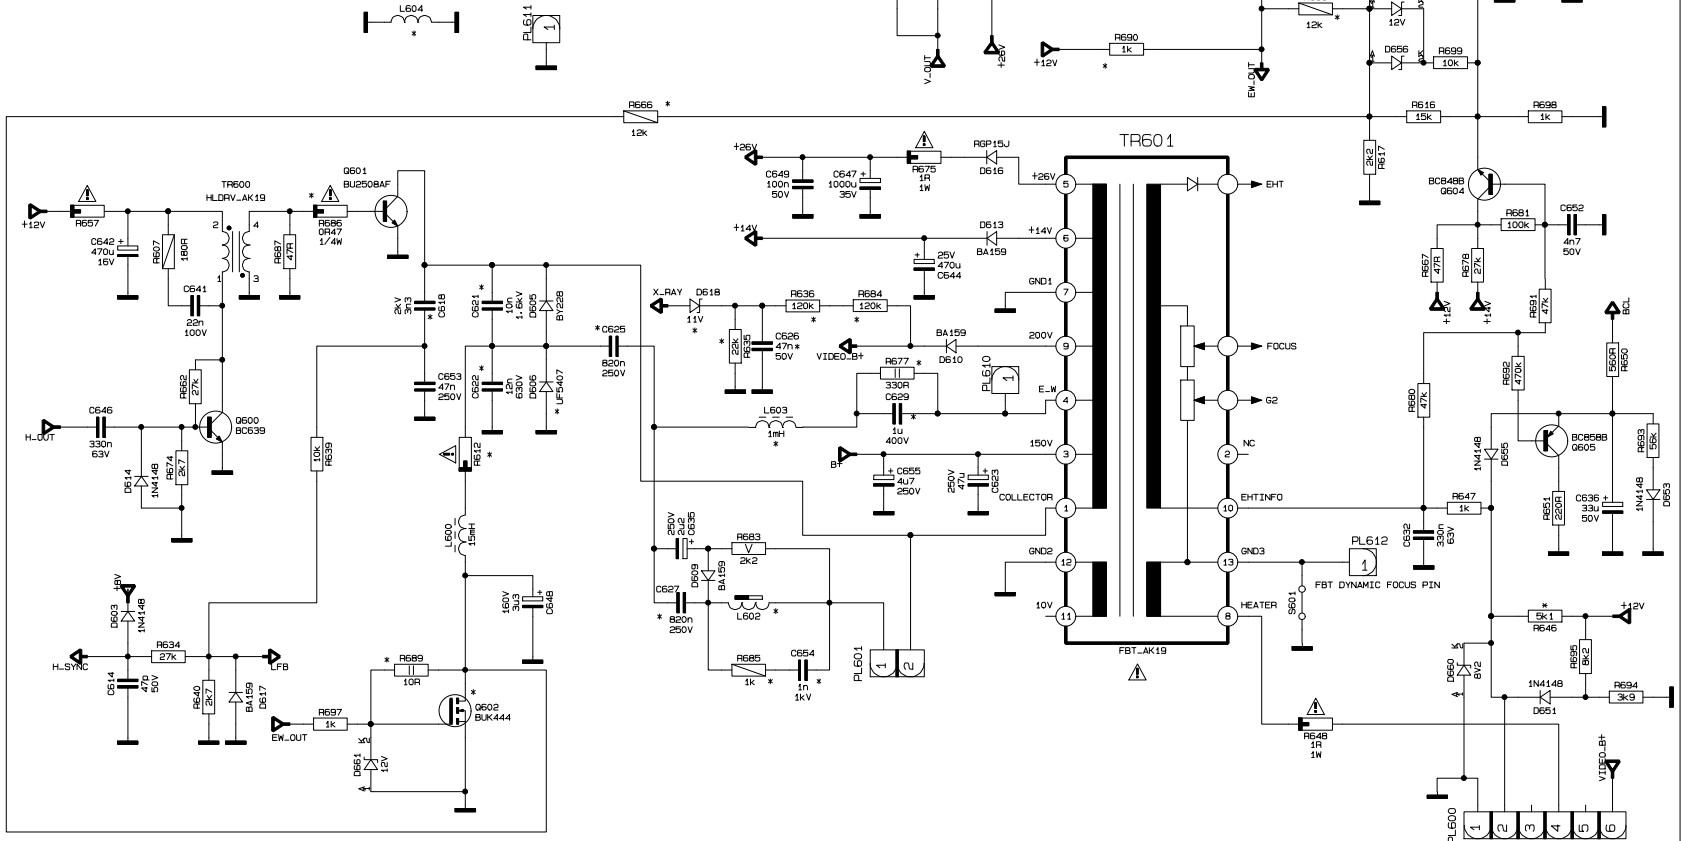

MAIN BOARD	11AK37
SHEET	003/Video
VERSION	8
DATE	28.05.2002

MAIN BOARD	11AK37
SHEET	002/Video
VERSION	8
DATE	29.05.2002

MAIN BOARD	11AK37
SHEET	001 / uC
VERSION	8
DATE	28.05.2002

MAIN BOARD	11AK37
SHEET	006/SMPs
VERSION	8
DATE	29.05.2002

Items marked with [\*] are optional

MAIN BOARD	11AK37
SHEET	007/Stereo
VERSION	8
DATE	28.05.2002

MAIN BOARD	11AK37
SHEET	004/HV
VERSION	8
DATE	30.05.2002

Items marked with [\*] are optional