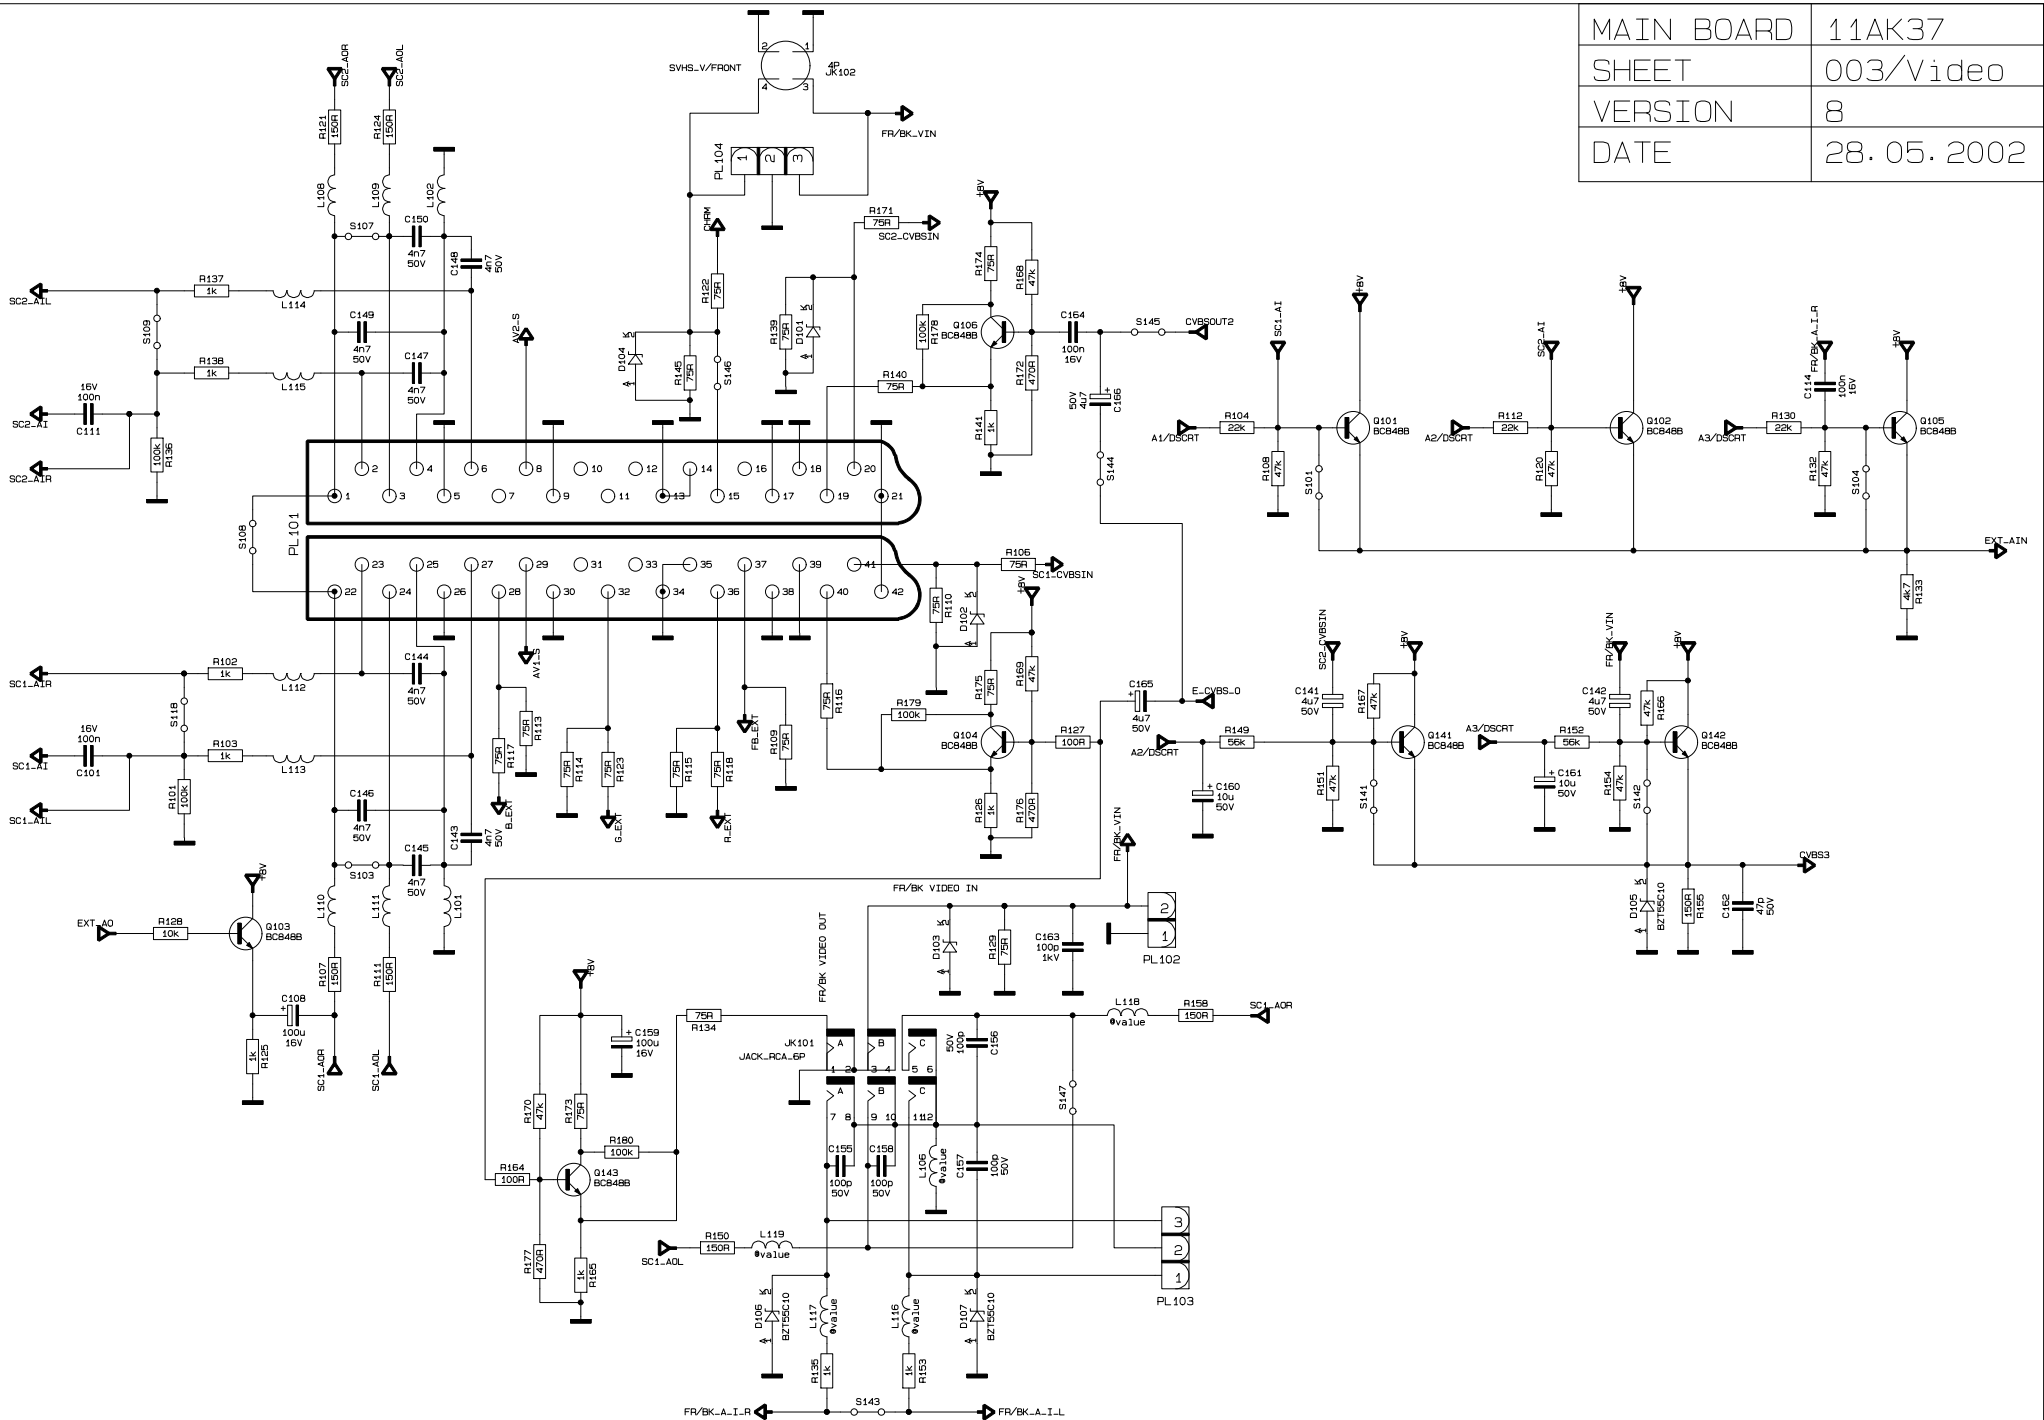

MAIN BOARD	11AK37
SHEET	003/Video
VERSION	8
DATE	28.05.2002

MAIN BOARD	11AK37
SHEET	002/Video
VERSION	8
DATE	29.05.2002

MAIN BOARD	11AK37
SHEET	001 / uC
VERSION	8
DATE	28.05.2002

MAIN BOARD	11AK37
SHEET	006/SMPs
VERSION	8
DATE	29.05.2002

Items marked with [\*] are optional

MAIN BOARD	11AK37
SHEET	007/Stereo
VERSION	8
DATE	28.05.2002

MAIN BOARD	11AK37
SHEET	004/HV
VERSION	8
DATE	30.05.2002

Items marked with [\*] are optional